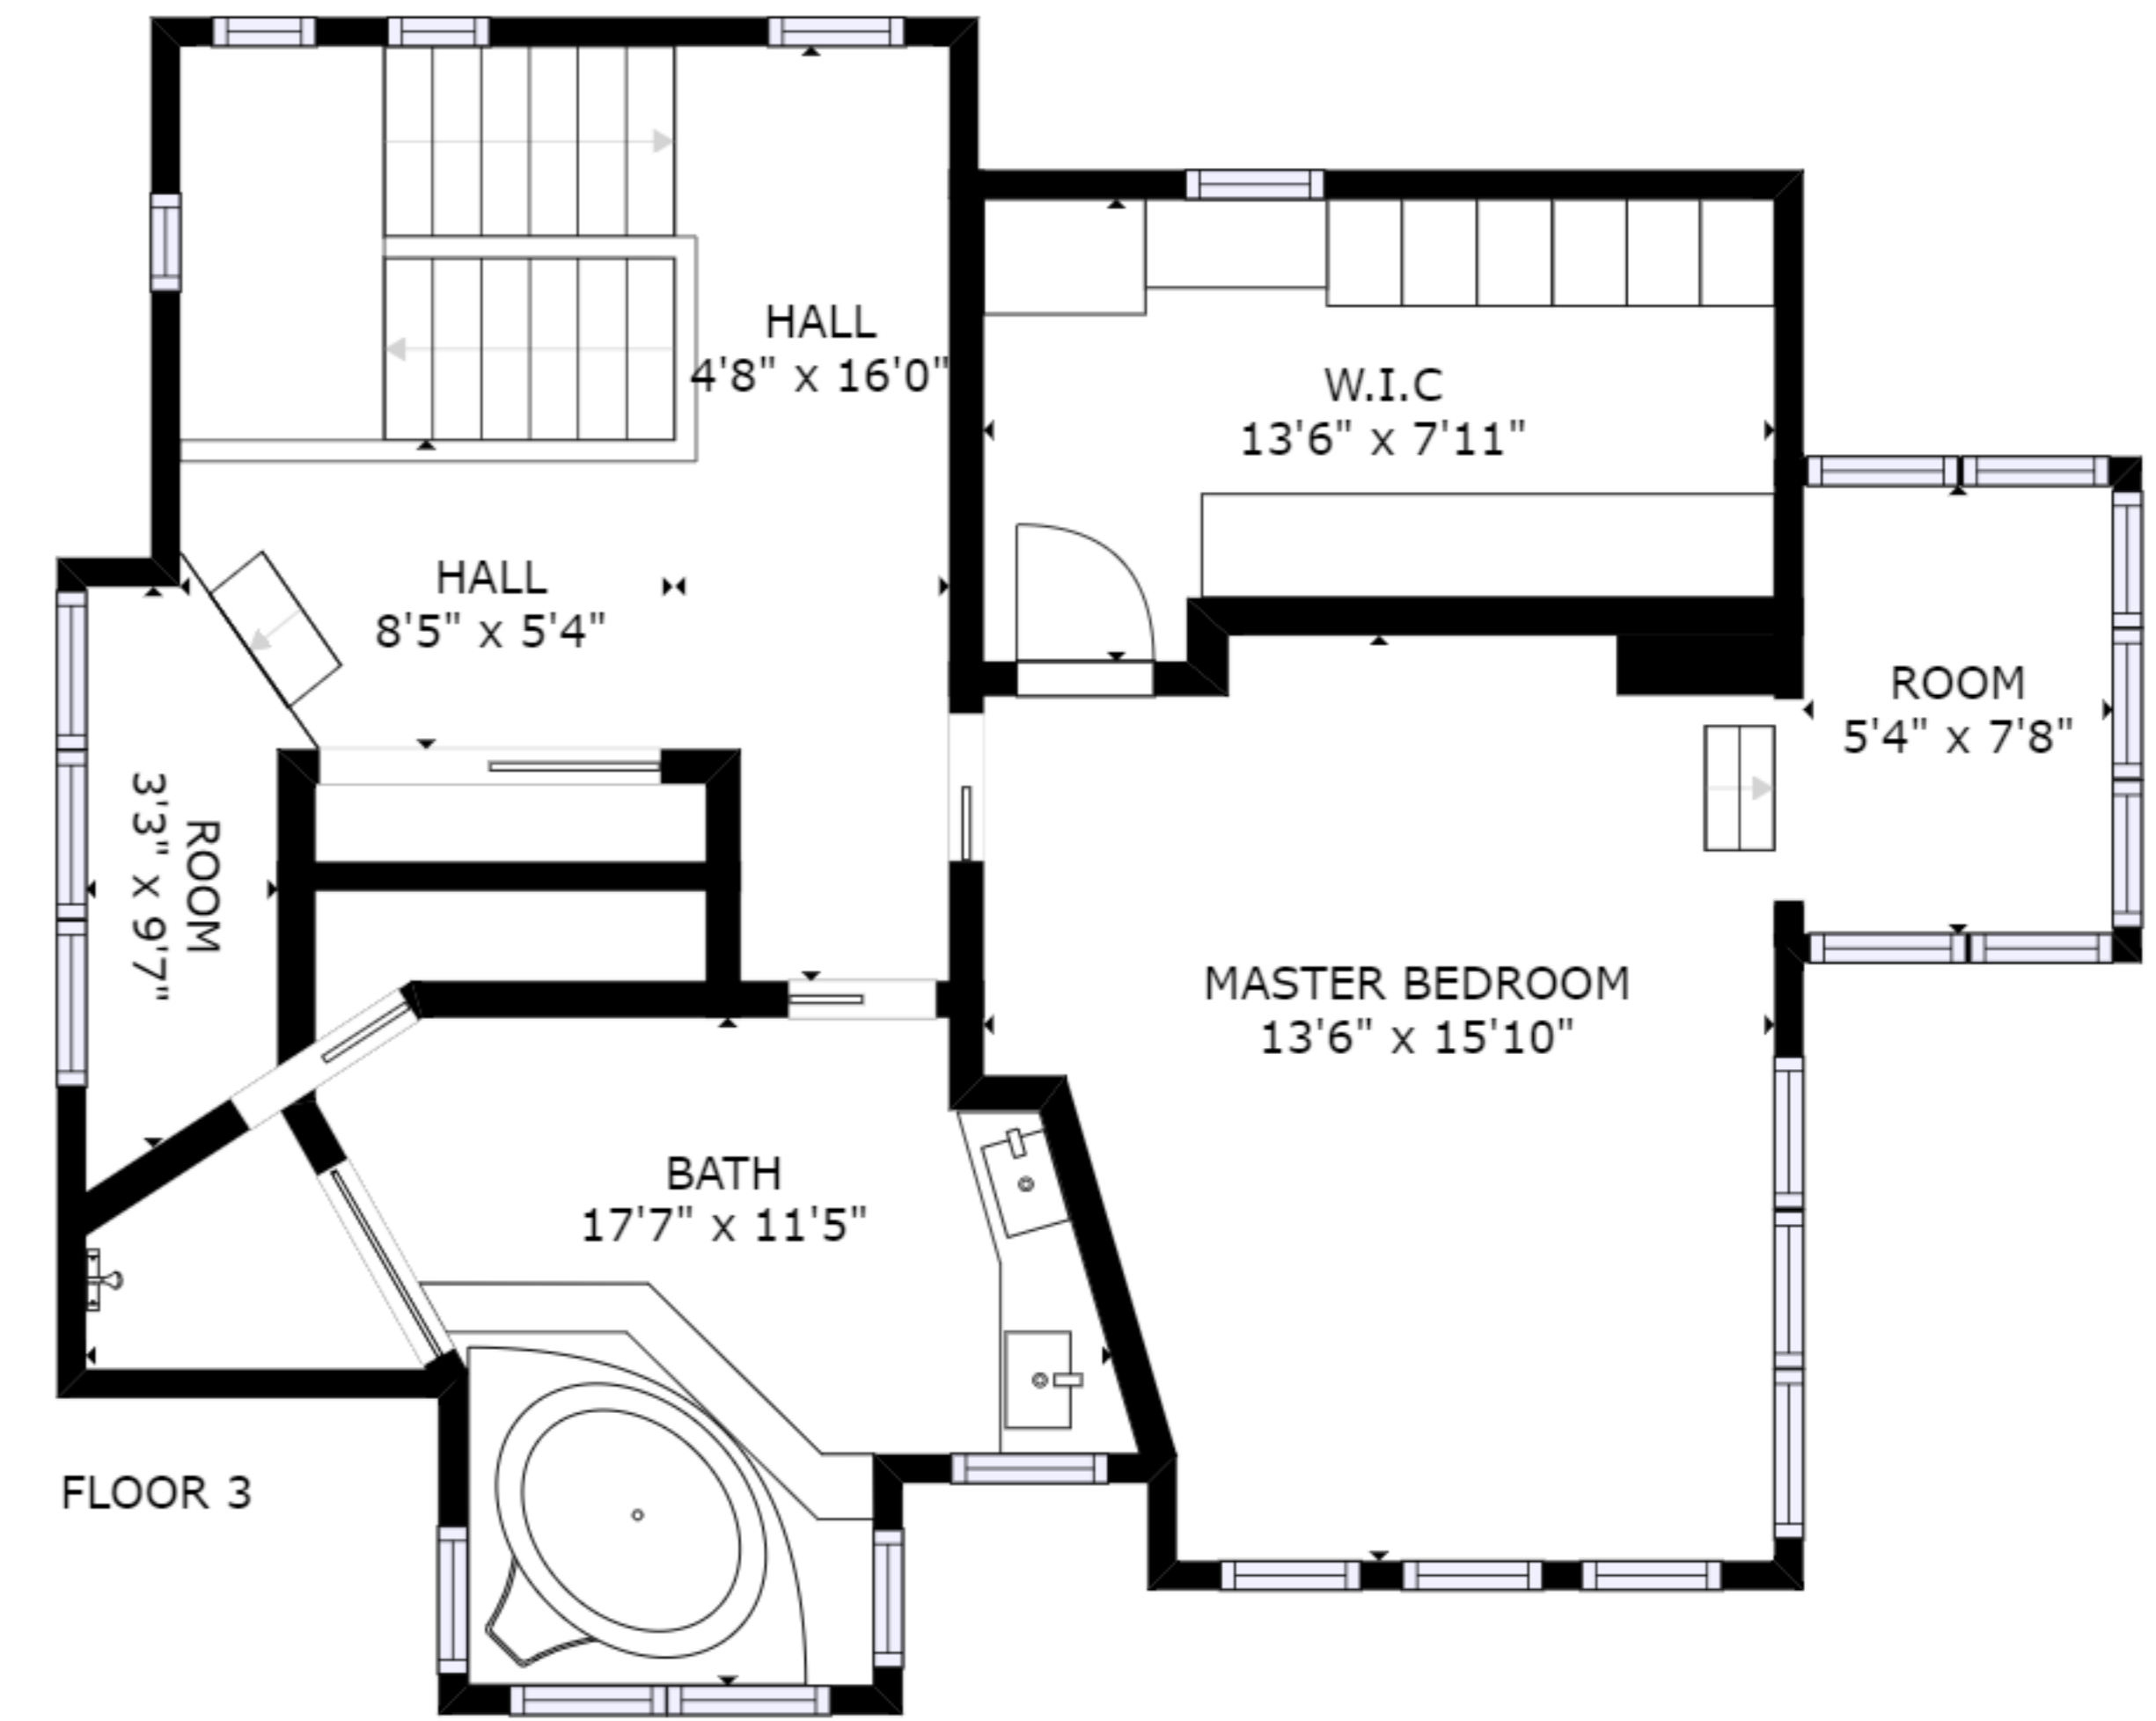

FLOOR 2

FLOOR 3

FLOOR 1

GROSS INTERNAL AREA  
 FLOOR 1: 1150 sq ft, FLOOR 2: 1189 sq ft  
 FLOOR 3: 725 sq ft  
 TOTAL: 3064 sq ft

SIZES AND DIMENSIONS ARE APPROXIMATE, ACTUAL MAY VARY.