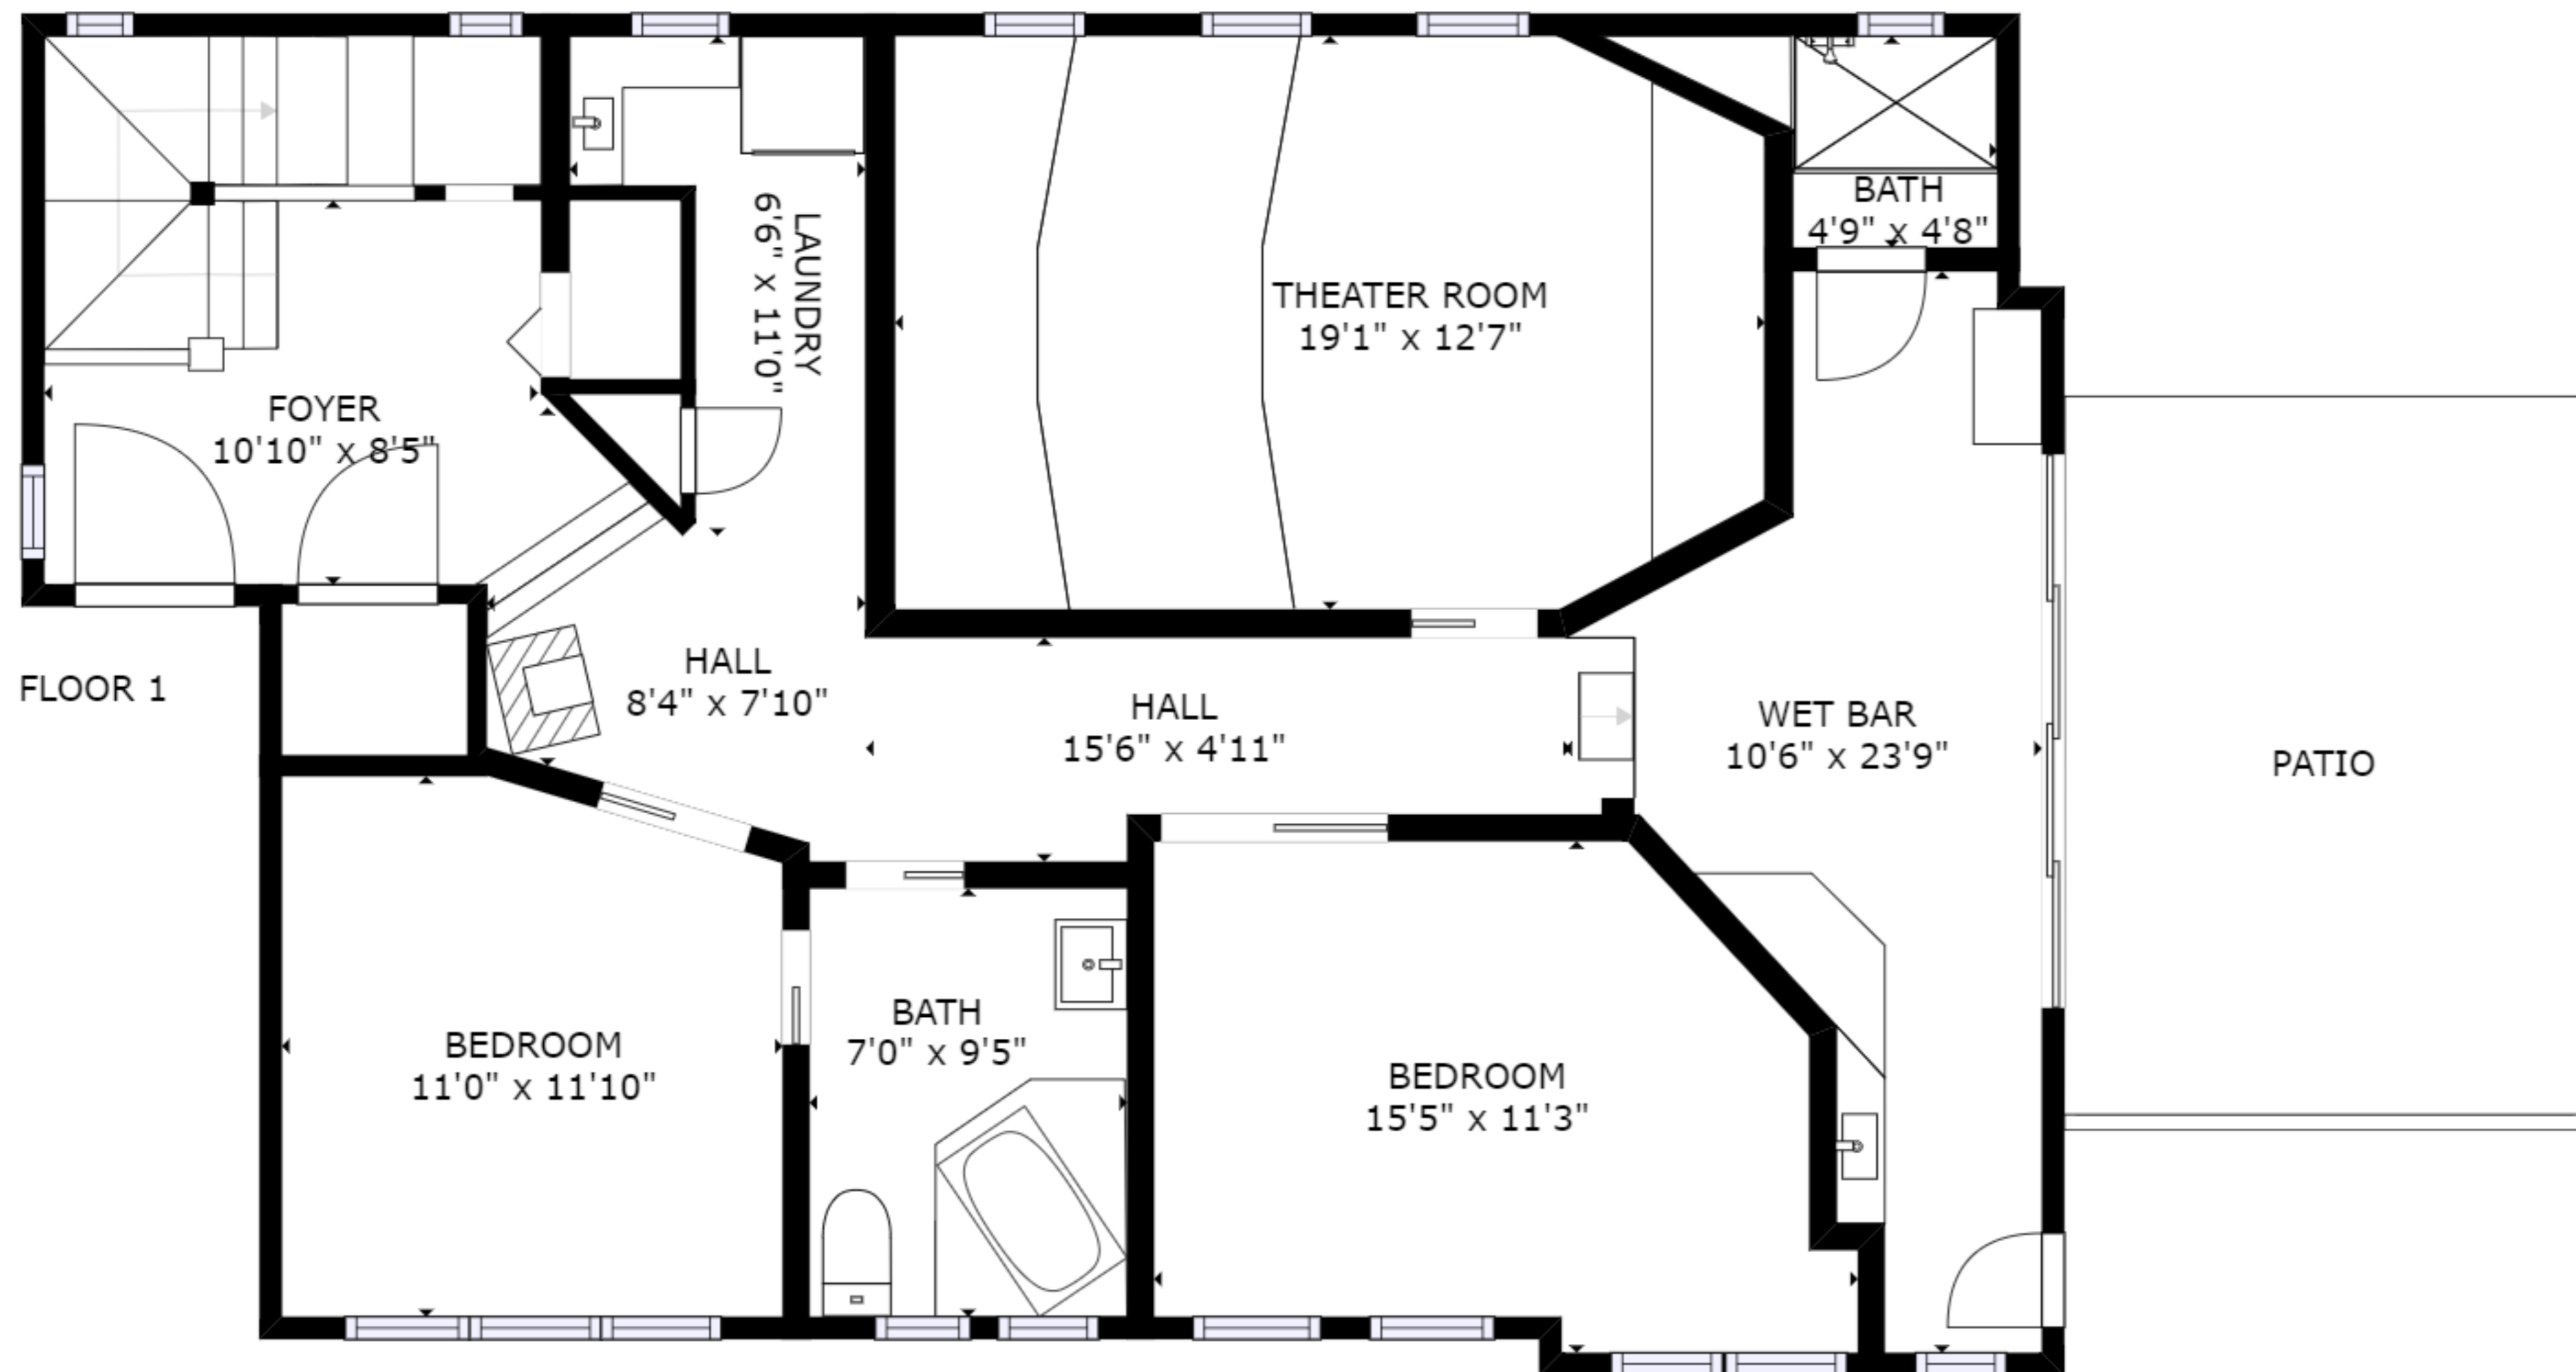

FLOOR 2

FLOOR 3

FLOOR 1

GROSS INTERNAL AREA  
 FLOOR 1: 1150 sq ft, FLOOR 2: 1189 sq ft  
 FLOOR 3: 725 sq ft  
 TOTAL: 3064 sq ft

SIZES AND DIMENSIONS ARE APPROXIMATE, ACTUAL MAY VARY.